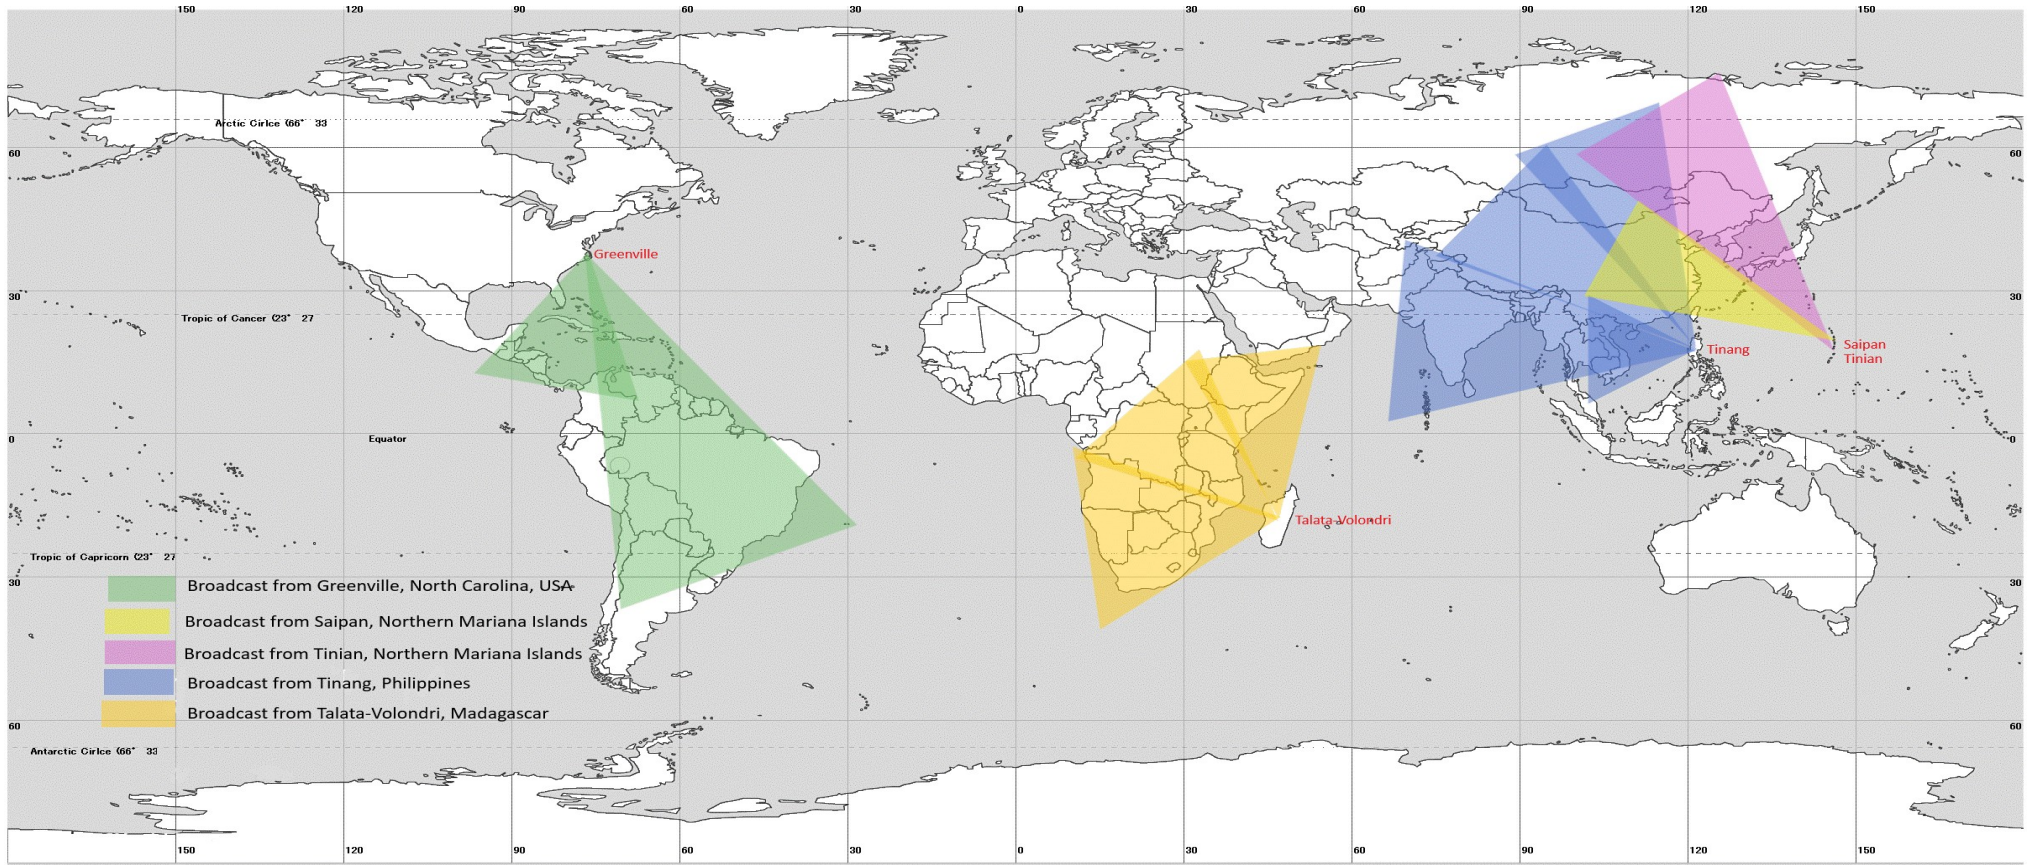

Relay stations