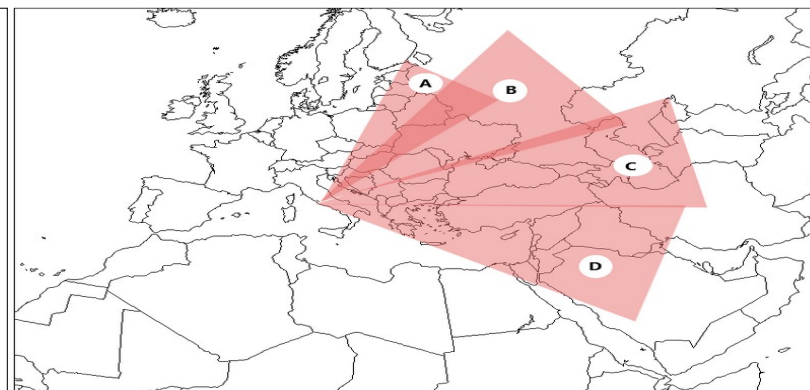

# VATICAN RADIO - SHORT WAVE GENERAL SCHEDULE

27<sup>th</sup> October 2024 - 29<sup>th</sup> March 2025

UTC = Universal Time Coordinated = GMT.

Days of operation:

W = Weekdays; H = Holydays; 1 = Mon.; 2 = Tue.; 3 = Wed.; 4 = Thu.; 5 = Fri.; 6 = Sat.; 7 = Sun.; S1= first Saturday in month.

Target areas covered by directional antennas from SMG.