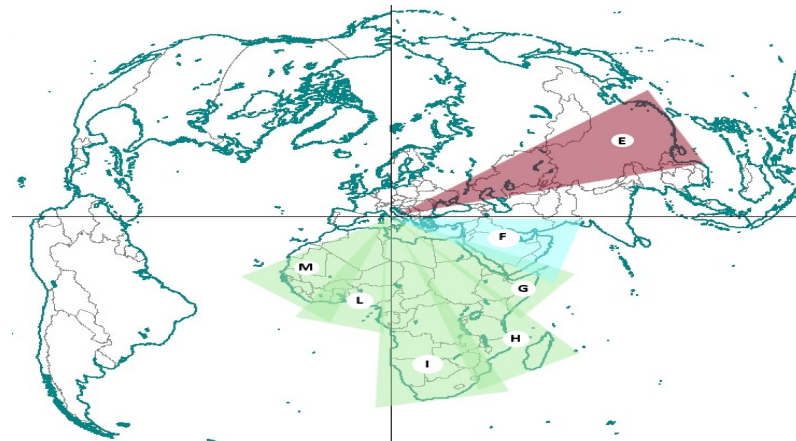

# VATICAN RADIO - SHORT WAVE GENERAL SCHEDULE

27<sup>th</sup> October 2024 - 29<sup>th</sup> March 2025

UTC = Universal Time Coordinated = GMT.

Days of operation:

W = Weekdays; H = Holydays; 1 = Mon.; 2 = Tue.; 3 = Wed.; 4 = Thu.; 5 = Fri.; 6 = Sat.; 7 = Sun.; S1= first Saturday in month.

Symbols:

N = News; U = Liturgy

Capital letters following frequencies indicate the radiation direction of antennas from Santa Maria di Galeria.

The radiation direction of antennas from transmitting sites other than Santa Maria di Galeria is reported in the map "Relay stations" at the bottom of the last page.

Target areas covered by directional antennas from SMG.