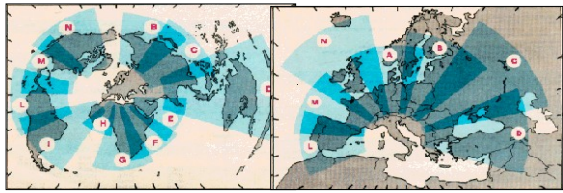

# Relay stations

**NOMEAREA**

SHORT WAVES

DAYS OF  
OPERATION

SYMBOLS

Start Time UTC	End Time UTC	Broadcast	75m kHz	49m kHz	41m kHz	31m kHz	25m kHz	22m kHz	19m kHz	16m kHz	13m kHz
----------------------	--------------------	-----------	------------	------------	------------	------------	------------	------------	------------	------------	------------

**VATICAN RADIO - GENERAL SCHEDULE**  
**April - May - June - July - August - September - October 2004**

UTC = Universal Time Coordinated = GMT.  
 Capital letters following frequencies indicate the radiation direction of the antennas.  
 Omnidirectional service when capital letters are omitted.  
 W = Weekdays; H = Holy days; 1 = Mon.; 2 = Tue.; 3 = Wed.; 4 = Thu.; 5 = Fri.; 6 = Sat.; 7 = Sun.  
 Programmes broadcast on MW and FM are intended for Rome area.  
 Frequency 1611kHz written in red is an experimental broadcast in digital modulation (DRM).

Target areas covered by directional antennas